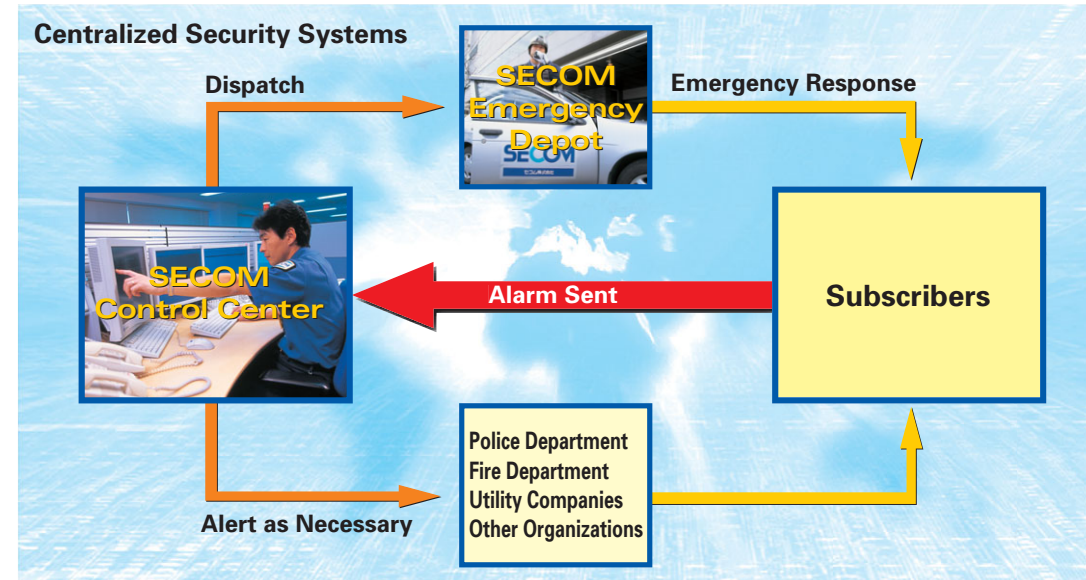

● SECOM IX

SECOM IX is a remote imaging security system for commercial facilities offering around-the-clock services.

● SECOM SX

SECOM SX is a standard on-line security system designed for small commercial buildings, offices and restaurants.

● SECOM MX

SECOM MX is an on-line comprehensive security package for medium-sized commercial establishments and schools.

● SECOM TX

SECOM TX provides on-line protection for commercial buildings with more than one tenant.

● HANKS SYSTEM

HANKS SYSTEM is an on-line security control system for automated banking facilities.

● SECOM CX

SECOM CX offers a comprehensive building management system that monitors and manages large building complexes.

Residential Use:

● SECOM HOME SECURITY

SECOM HOME SECURITY is a total home security system combining basic intrusion- and fire-prevention services and emergency call services, as well as gas leak monitoring and medical emergency call service options. The system is linked around-the-clock with a SECOM control center, where personnel respond immediately in the event of a problem by dispatching emergency response personnel and, if necessary, contacting the appropriate authorities.